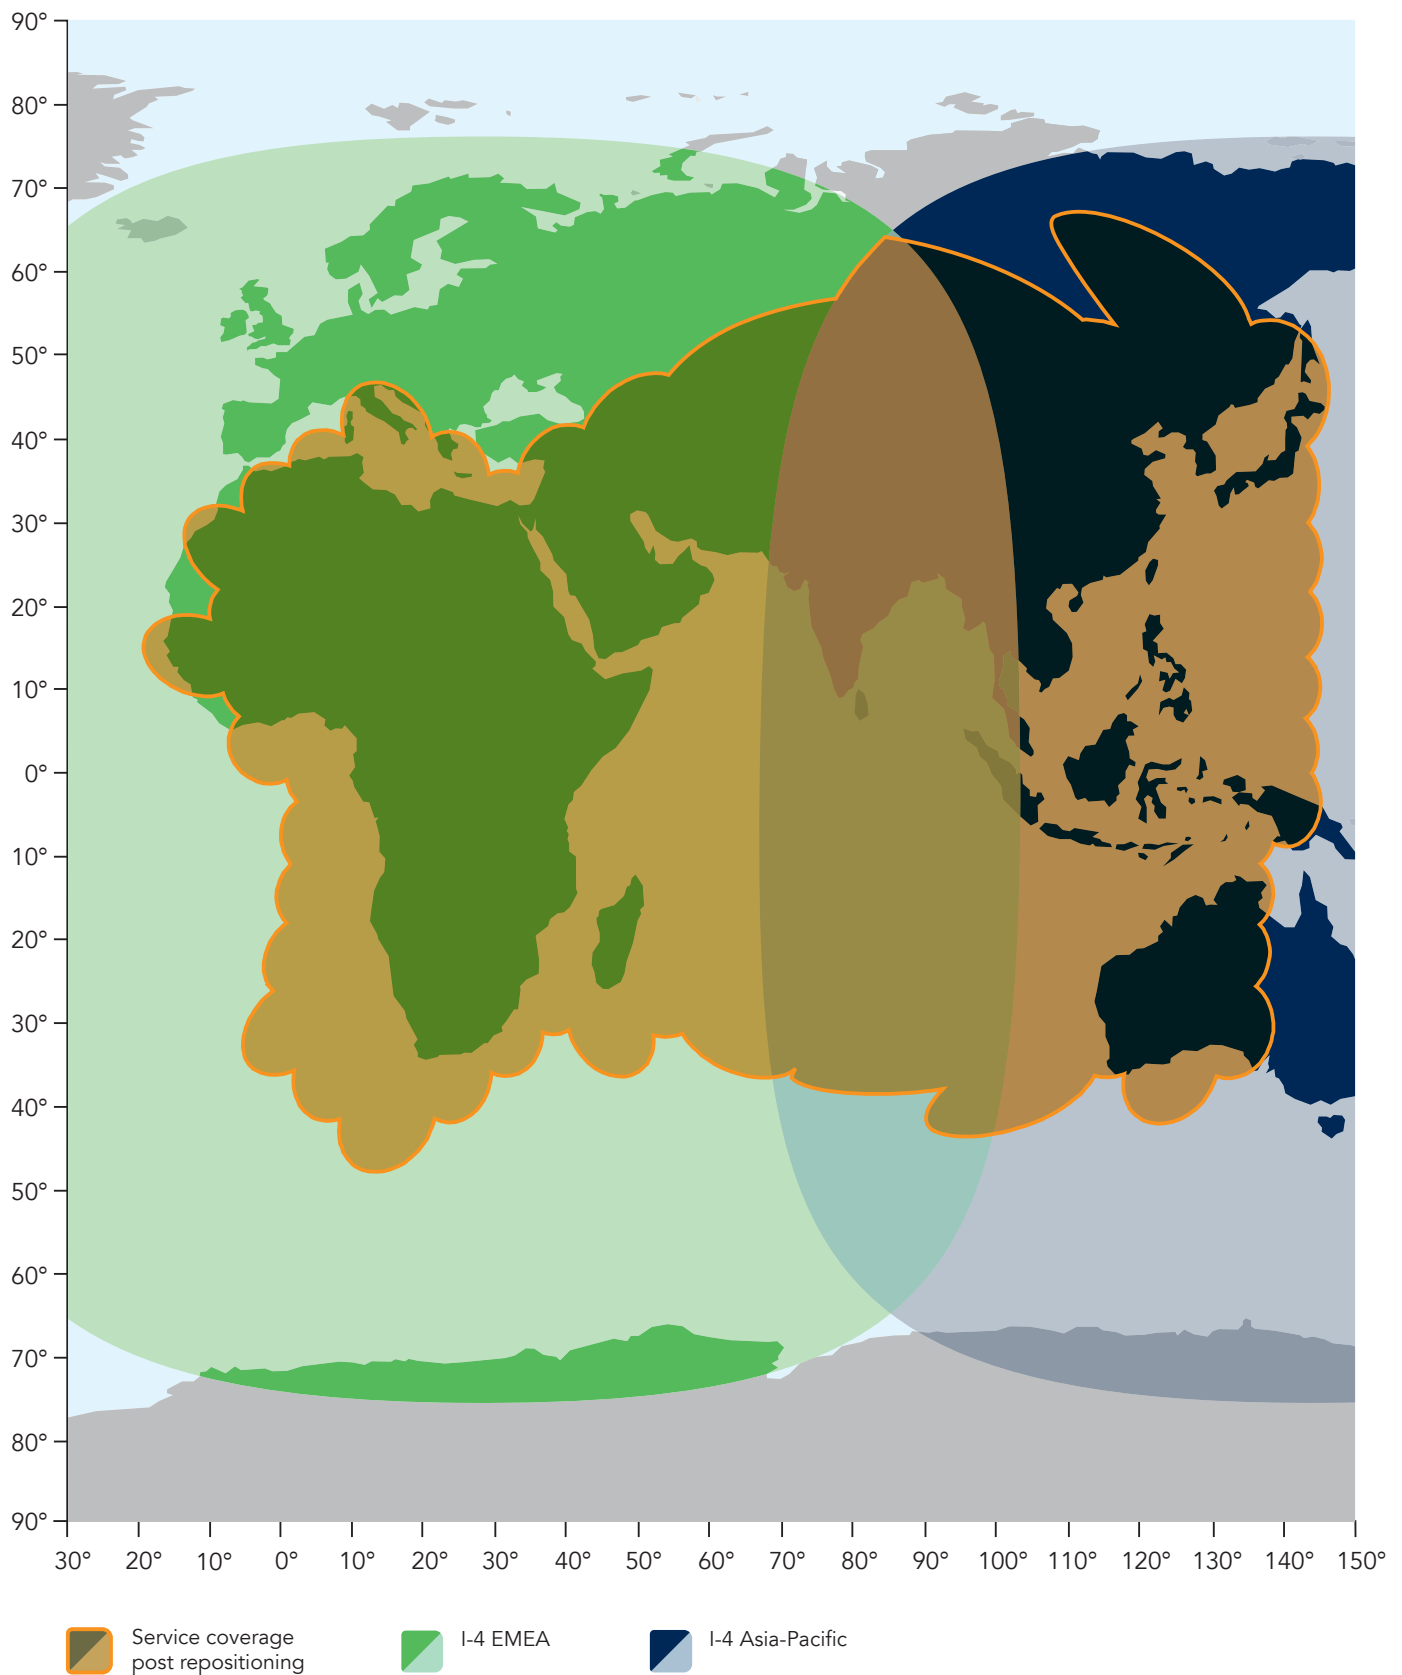

Coverage for IsatPhone, LandPhone and FleetPhone post satellite repositioning

This map depicts Inmarsat's expectations of coverage post repositioning of its I-4 satellites. This map does not represent a guarantee of service. The availability of service at the edge of coverage areas fluctuates depending on various conditions. Please refer to inmarsat.com/coverage for further information on timescales. Satellite phone services coverage September 2008